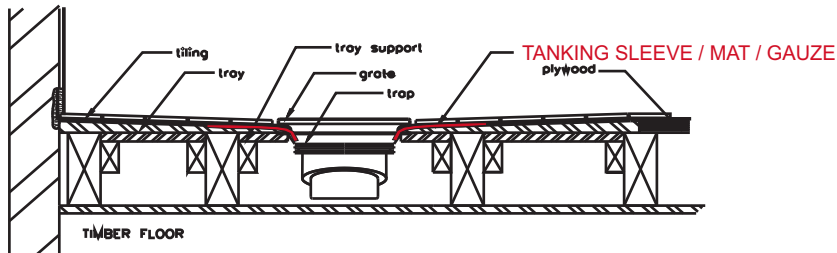

# Installation instructions for Tanking Sleeve / Matt / Gauze into Mcalpine TSG50BB Shower Tray

For more information download our Tanking Brochure or see our video on Wet room Installation

PROJECT Tanking Mat Installation