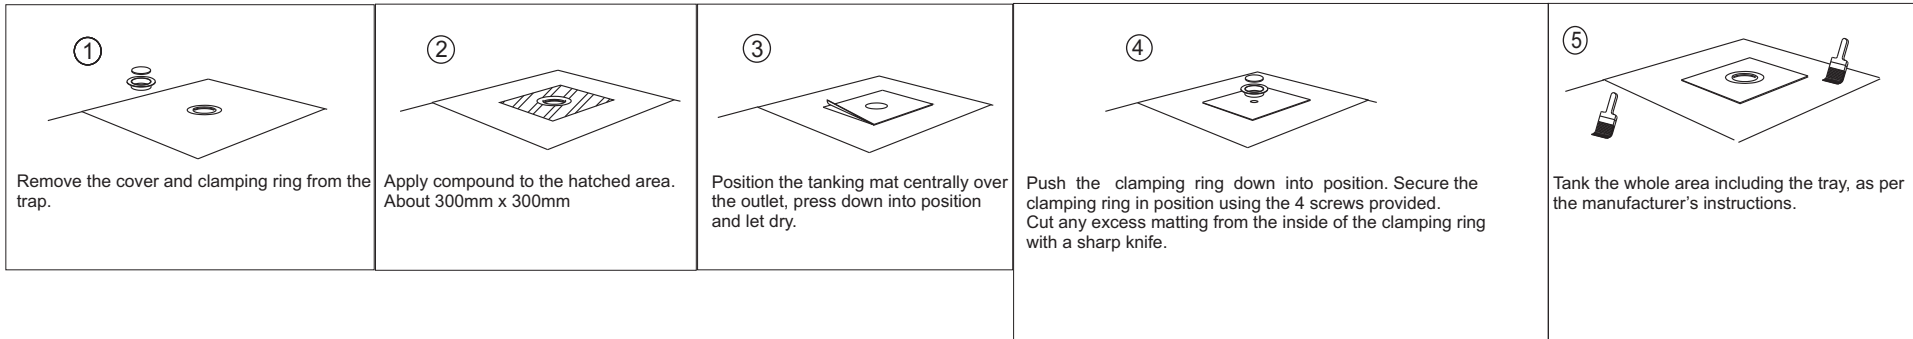

# Installation instructions for Tanking Sleeve / Matt / Gauze into Mcalpine TSG50BB Shower Tray

For more information download our Tanking Brochure or see our video on Wet room Installation

PROJECT Tanking Mat Installation