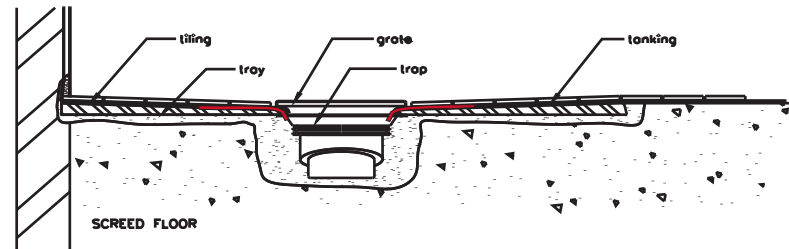

# Installation instructions for Tanking Sleeve / Matt / Gauze into Mcalpine TSG50BB Shower Tray

For more information download our Tanking Brochure or see our video on Wet room Installation

PROJECT Tanking Mat Installation