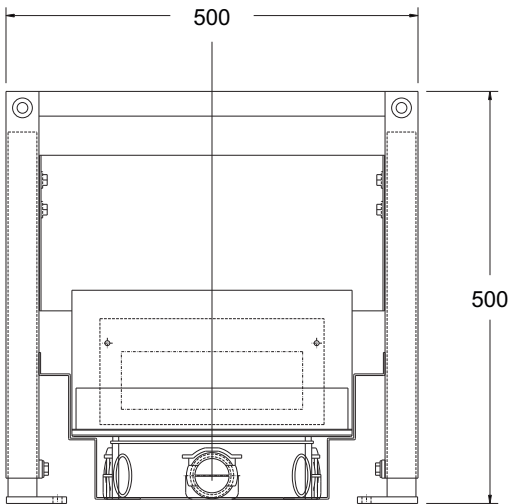

Geberit Duofix Wall Drain (H50)

97

Lowest height setting of trap

On The Level
 Unit 8 Youngs Industrial Estate,
 Stanbridge Road,
 Leighton Buzzard,
 Bedfordshire,
 LU 7 4QB
 TEL : 01525 373202
 FAX : 01525 373222
 www.onthelevel.co.uk
 Email: sales@onthelevel.co.uk

Client

Job Title

Geberit Duofix
 Wall Drain
 Dimensions

Drawing Title

Date

4th July 2012

Not to Scale