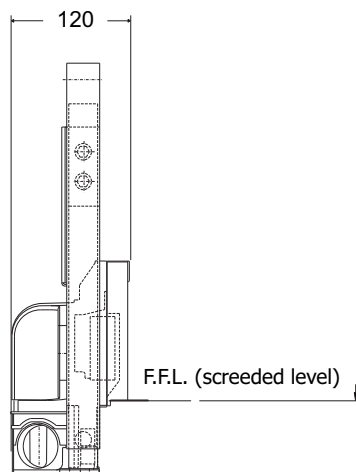

Geberit Duofix Wall Drain (H50)

97

Lowest height setting of trap

On The Level
 Unit 8 Youngs Industrial Estate,
 Stanbridge Road,
 Leighton Buzzard,
 Bedfordshire,
 LU 7 4QB
 TEL : 01525 373202
 FAX : 01525 373222
 www.onthelevel.co.uk
 Email: sales@onthelevel.co.uk

Client

Job Title

Geberit Duofix
 Wall Drain
 Dimensions

Drawing Title

Date

4th July 2012

Not to Scale