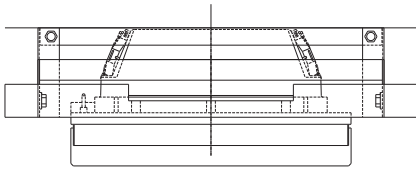

Geberit Duofix Wall Drain (H50)

97

Lowest height setting of trap

On The Level
 Unit 8 Youngs Industrial Estate,
 Stanbridge Road,
 Leighton Buzzard,
 Bedfordshire,
 LU 7 4QB
 TEL : 01525 373202
 FAX : 01525 373222
 www.onthelevel.co.uk
 Email: sales@onthelevel.co.uk

Client

Job Title

Geberit Duofix
 Wall Drain
 Dimensions

Drawing Title

Date

4th July 2012

Not to Scale