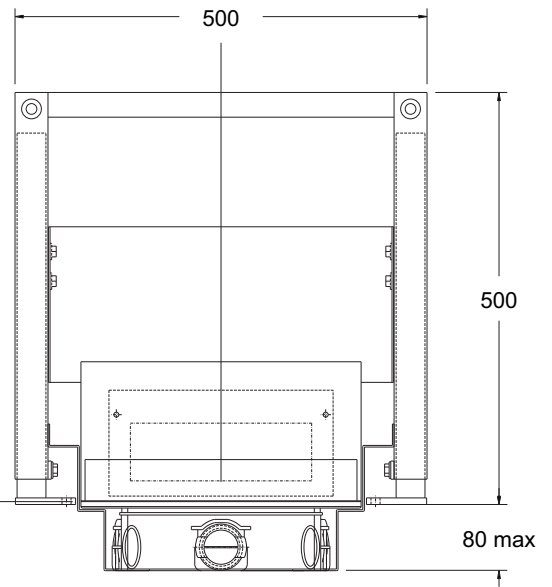

Geberit Duofix Wall Drain (H50)

97

Lowest height setting of trap

On The Level
 Unit 8 Youngs Industrial Estate,
 Stanbridge Road,
 Leighton Buzzard,
 Bedfordshire,
 LU 7 4QB
 TEL : 01525 373202
 FAX : 01525 373222
 www.onthelevel.co.uk
 Email: sales@onthelevel.co.uk

Client

Job Title

Geberit Duofix
 Wall Drain
 Dimensions

Drawing Title

Date

4th July 2012

Not to Scale