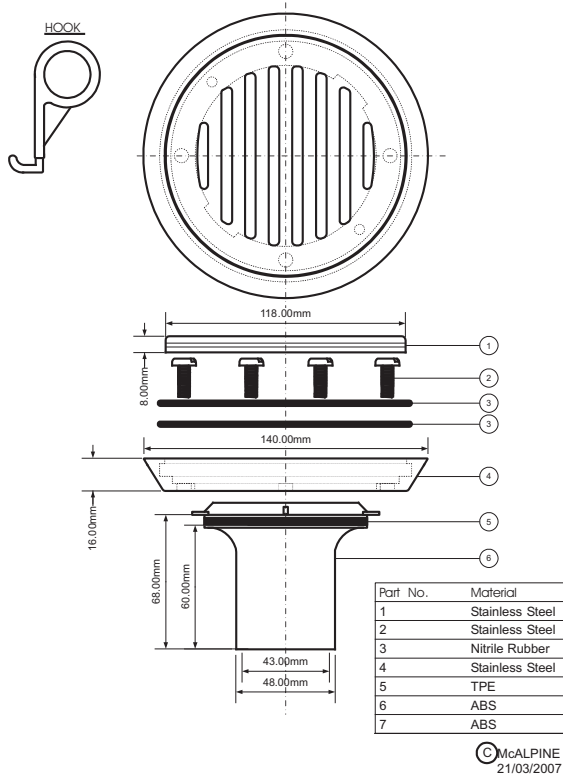

REF: OTL TSGCG50

FGTR 118TOP -50mm Seal

REF: OTL TSGCG75

FGTR 118TOP -75mm Seal