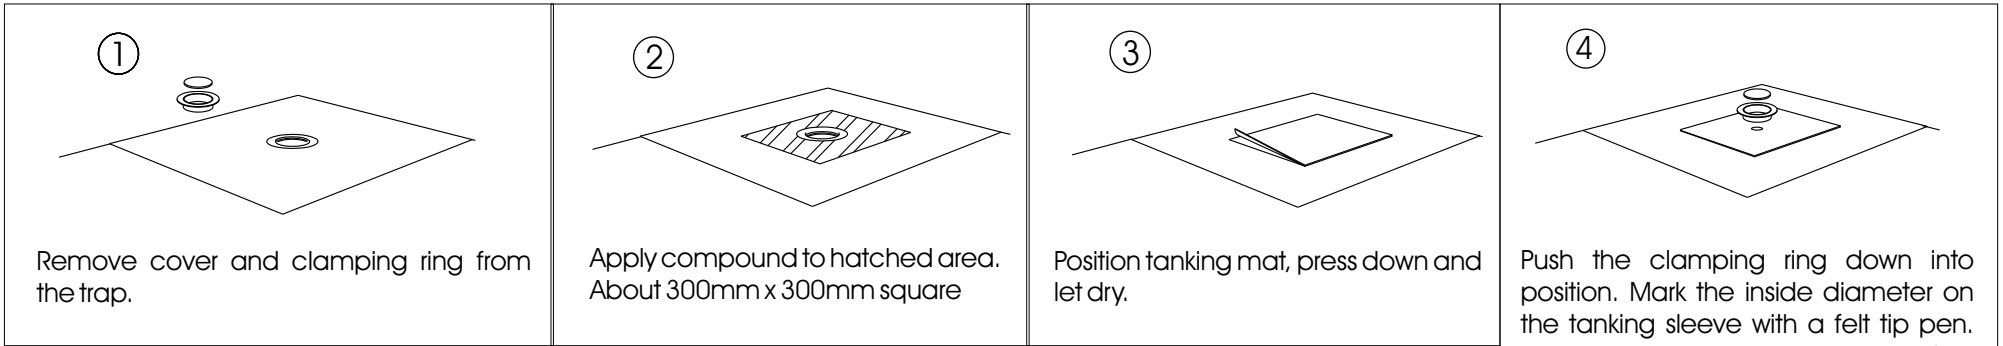

Installation instructions for Tanking Sleeve / Matt / Gauze into Mcalpine TSG50BB Shower Trap

On The Level
Unit 8, Youngs Industrial Estate
Stanbridge Road
Leighton Buzzard
Bedfordshire. LU 7 4QB
Tel: 01525 373202
Fax: 01525 373222