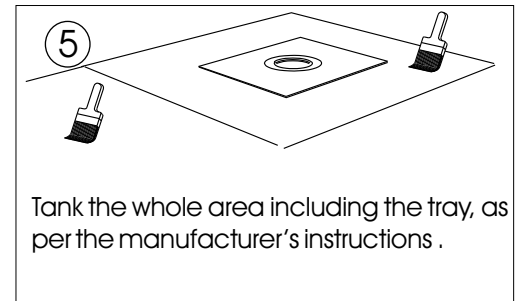

Installation instructions for Tanking Sleeve / Matt / Gauze into Mcalpine TSG50BB Shower Trap

On The Level
Unit 8, Youngs Industrial Estate
Stanbridge Road
Leighton Buzzard
Bedfordshire. LU 7 4QB
Tel: 01525 373202
Fax: 01525 373222