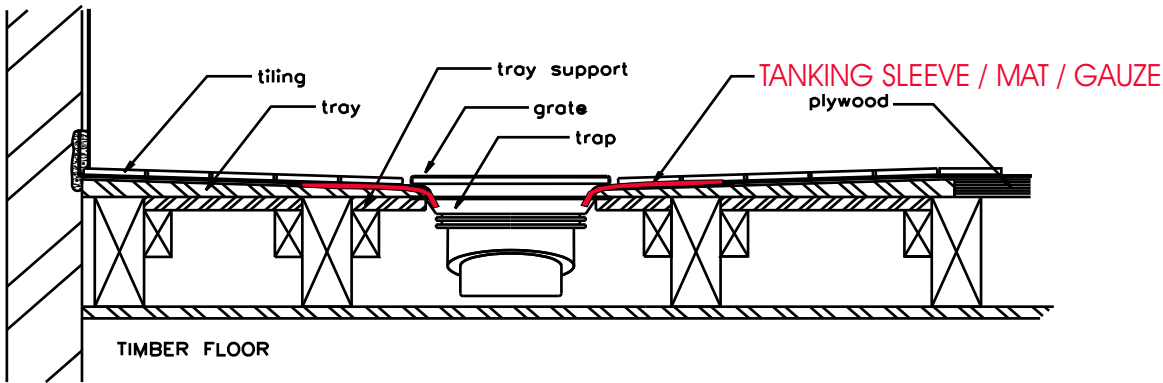

Installation instructions for Tanking Sleeve / Matt / Gauze into Mcalpine TSG50BB Shower Trap

On The Level
Unit 8, Youngs Industrial Estate
Stanbridge Road
Leighton Buzzard
Bedfordshire. LU 7 4QB
Tel: 01525 373202
Fax: 01525 373222