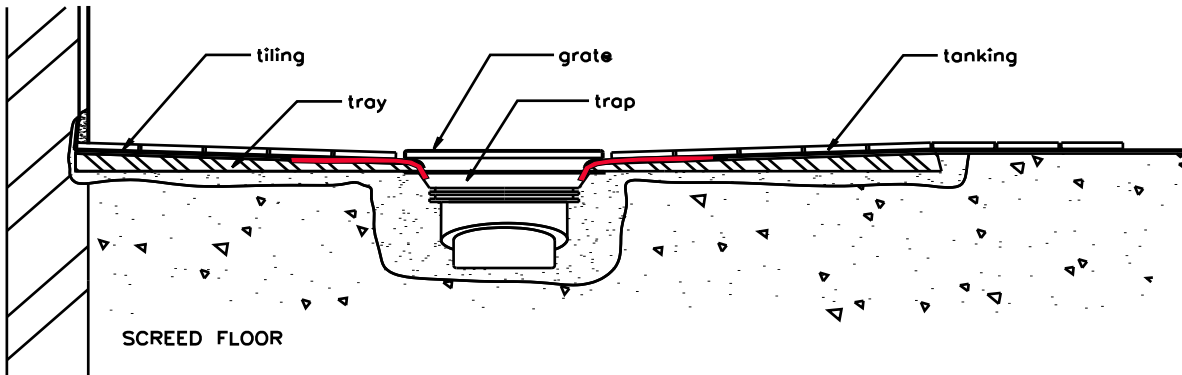

Installation instructions for Tanking Sleeve / Matt / Gauze into Mcalpine TSG50BB Shower Trap

On The Level
Unit 8, Youngs Industrial Estate
Stanbridge Road
Leighton Buzzard
Bedfordshire. LU 7 4QB
Tel: 01525 373202
Fax: 01525 373222